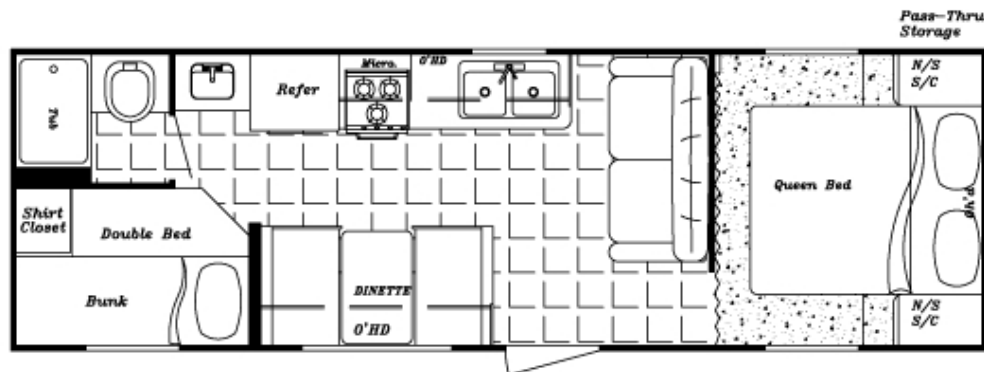

260BH

Length Overall	Width	Exterior Height w/ AC	Interior Height	Dry Weight	Hitch Weight
30'3"	96"	10'8"	82"	4,930 lb.	580 lb.
Net Carrying Capacity	Black Water Tank Cap	Grey Water Tank Cap	Fresh Water Tank Cap	Grey Water Tank Cap	LP Gas Tanks
2,171 lb.	37 gal.	37 gal.	45 gal.	74 gal.	20 lb.
Furnace	Water Heater				
25,000 BTU	6 gal.				