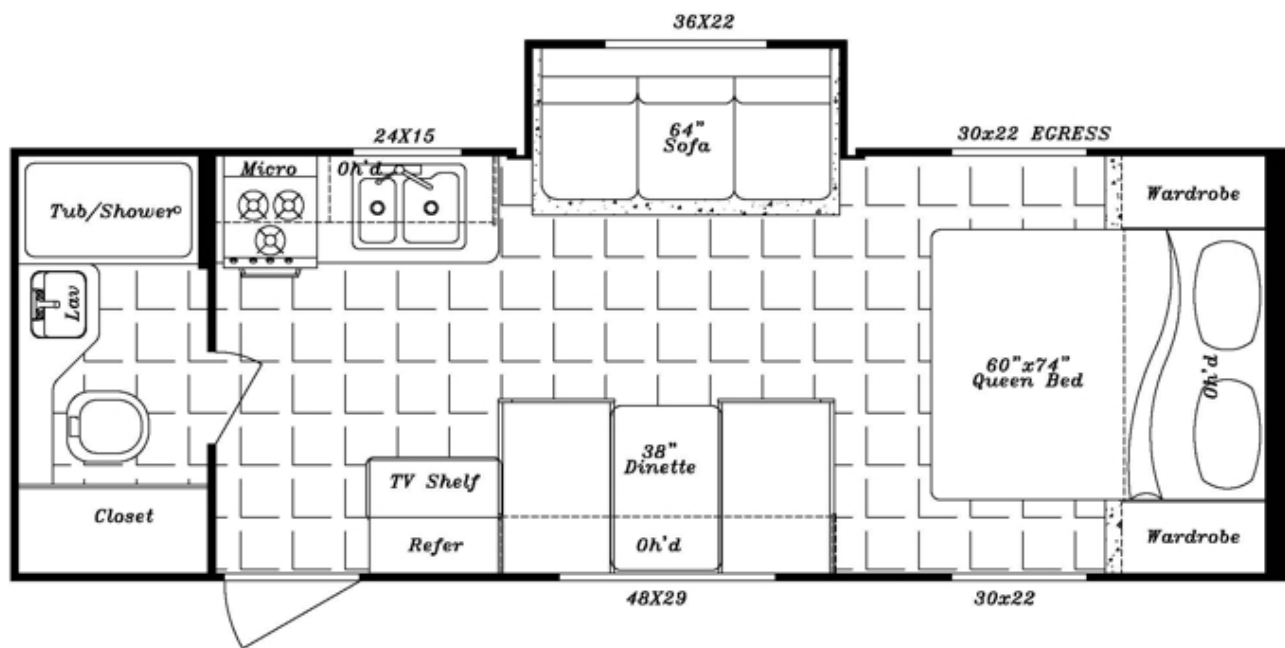

# 23RBS

Length Overall	Width	Exterior Height w/ AC	Interior Height	Dry Weight	Hitch Weight
24'5"	96"	10'8"	82"	4,720 lb.	410 lb.
Net Carrying Capacity	Black Water Tank Cap	Grey Water Tank Cap	Fresh Water Tank Cap	LP Gas Tanks	Furnace
2,690 lb.	37 gal.	37 gal.	45 gal.	20 lb.	25,000 BTU
Water Heater					
6 gal.					